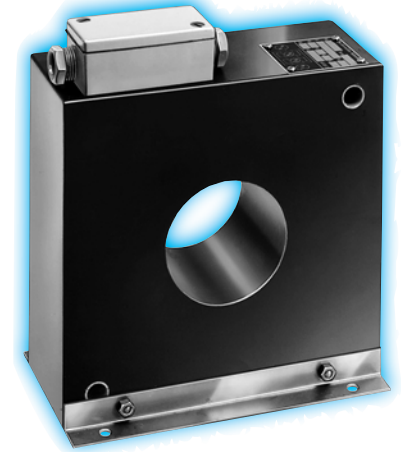

Type LGU..

Picture showing type LGU80 for cable ø 80

Type LGU.. is manufactured in moulded polyurethane resin with waterproof terminal box (hight 41 mm) for outdoor application

Type	A	B	E	G	H
LGU	215	215	107	165	170
LGU../2	250	250	125	200	205
LGU../3	265	265	132	215	213

Type LGU.. is used, where the electrical and mechanical requirements will not allow the ct to be fitted into any standard type. Specific measurement will be given in every individual case.