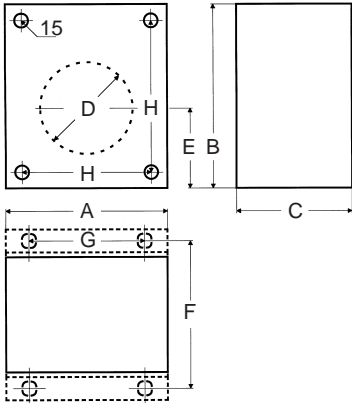

Type LGU..

Picture showing type LGU80 for cable ø 80

Type LGU.. is manufactured in moulded polyurethane resin with waterproof terminal box (hight 41 mm) for outdoor application

Type	A	B	E	G	H
LGU	215	215	107	165	170
LGU../2	250	250	125	200	205
LGU../3	265	265	132	215	213

Type LGU.. is used, where the electrical and mechanical requirements will not allow the ct to be fitted into any standard type. Specific measurement will be given in every individual case.